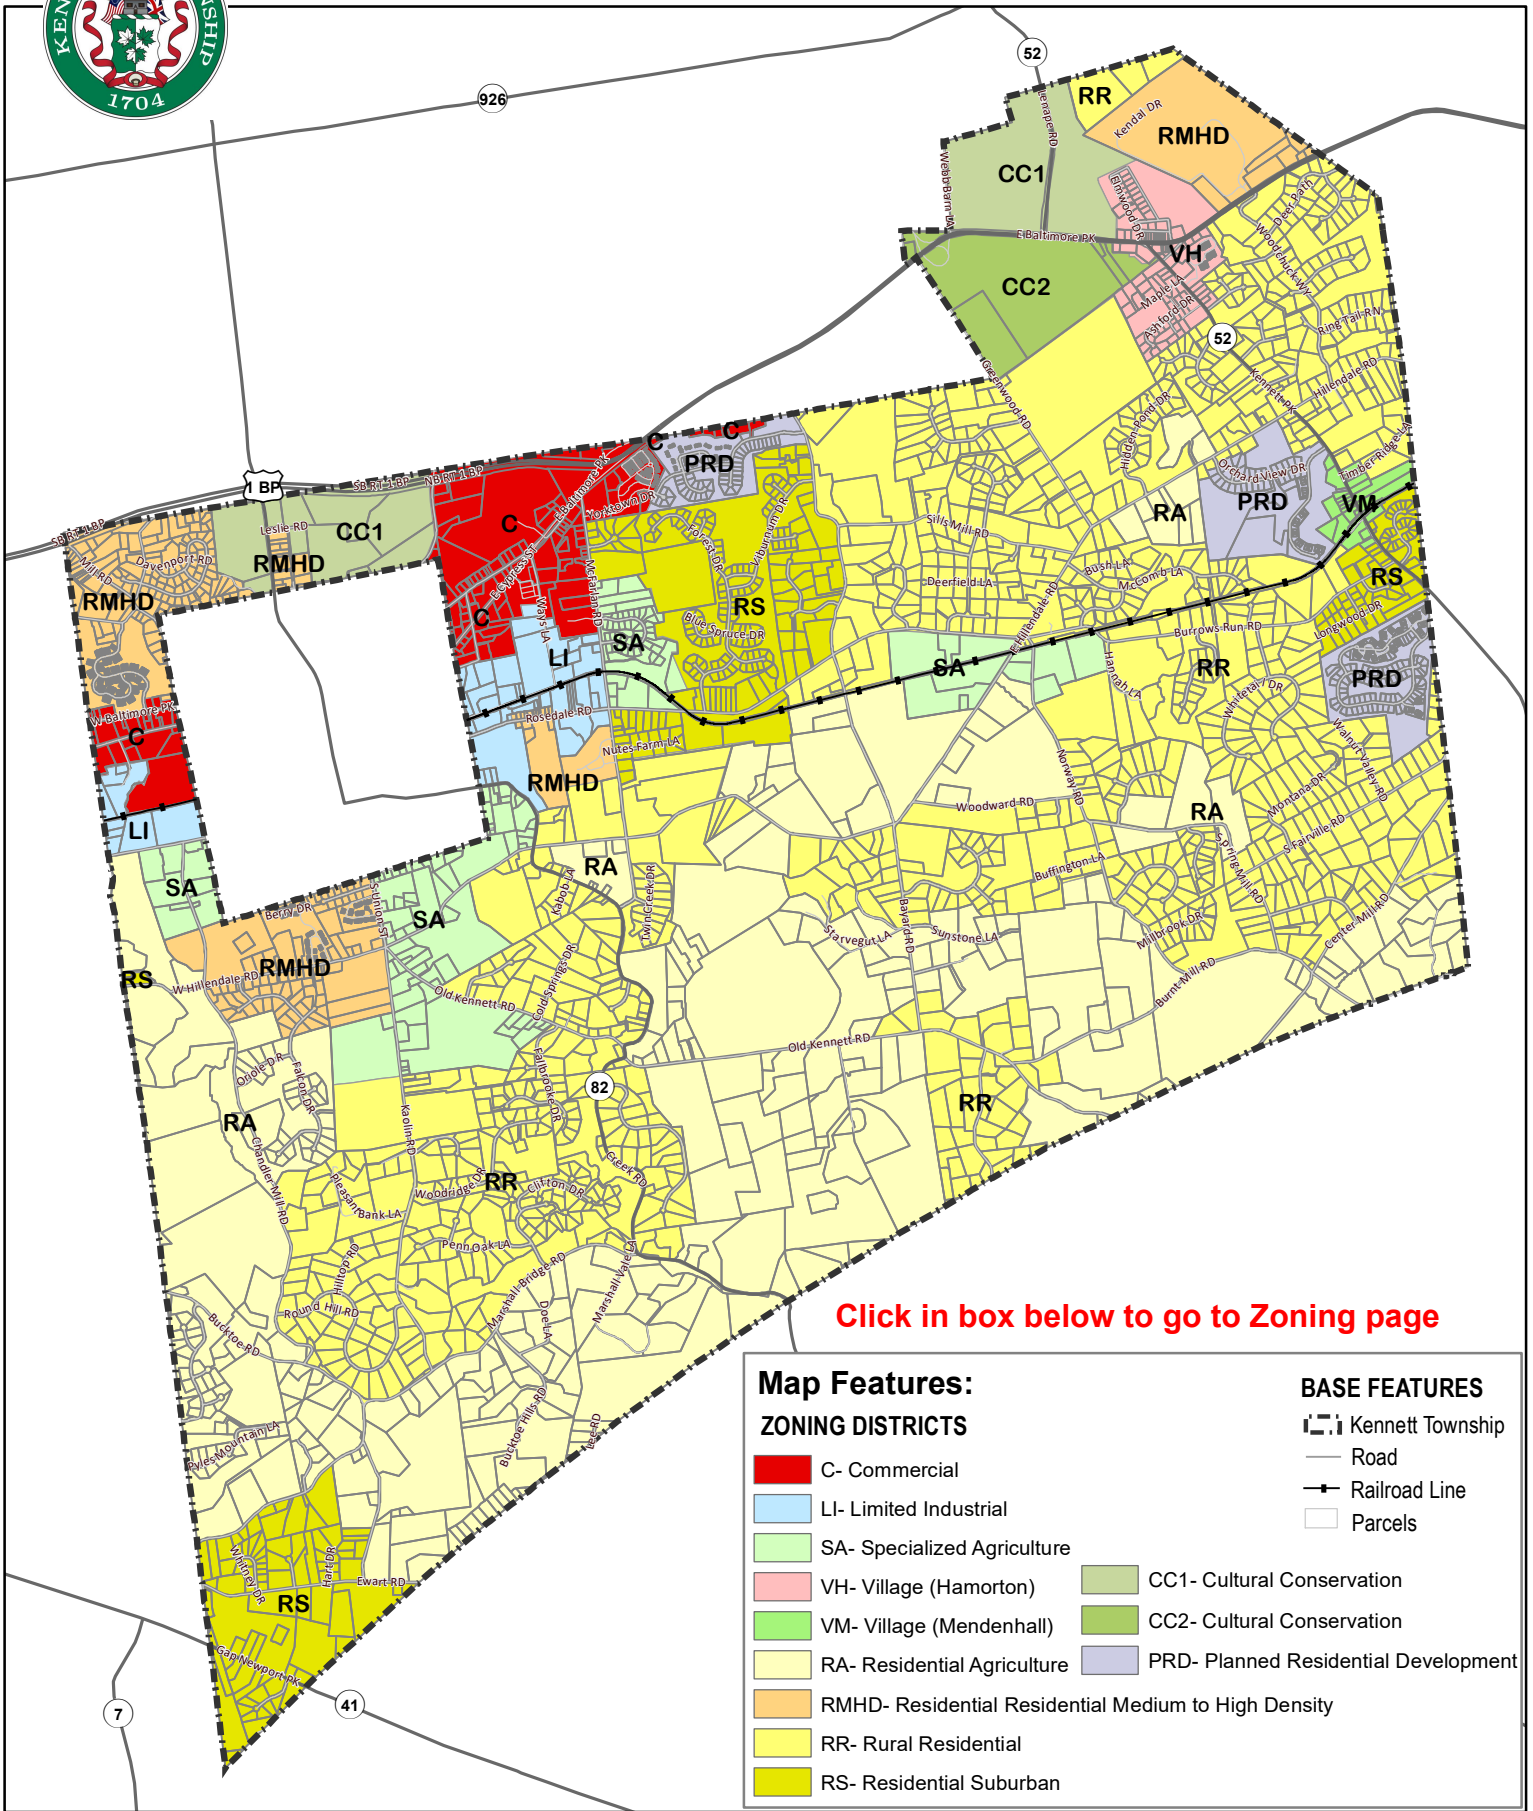

# KENNETT TOWNSHIP ZONING MAP

[Click in box below to go to Zoning page](#)

This map was digitally compiled for internal maintenance and developmental use by the County of Chester, Pennsylvania to provide an index to parcels and for other reference purposes. Parcel lines do not represent actual field surveys of premises. County of Chester, Pennsylvania makes no claims as to the completeness, accuracy or content of any data contained hereon, and makes no representation of any kind, including, but not limited to, the warranties of merchantability or fitness for a particular use, nor are any such warranties to be implied or inferred, with respect to the information or data furnished herein.

**Zoning Map**  
**Adopted: 2/1/2023**  
*Kennett Township*